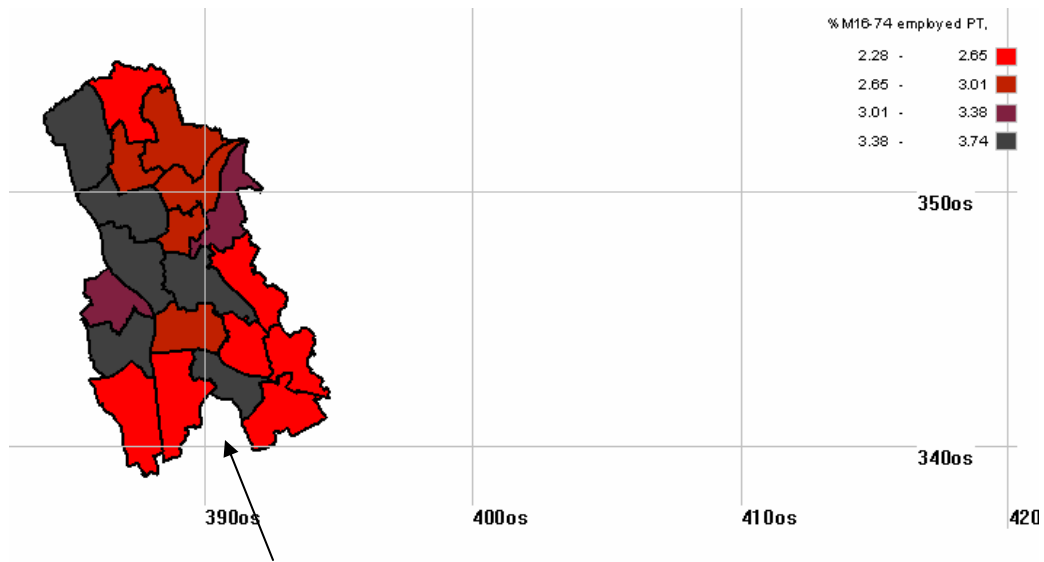

A selection of ward maps, Stoke on Trent 2001 Census
Employment.

15-74 female self employed

% male 16-74 Part time