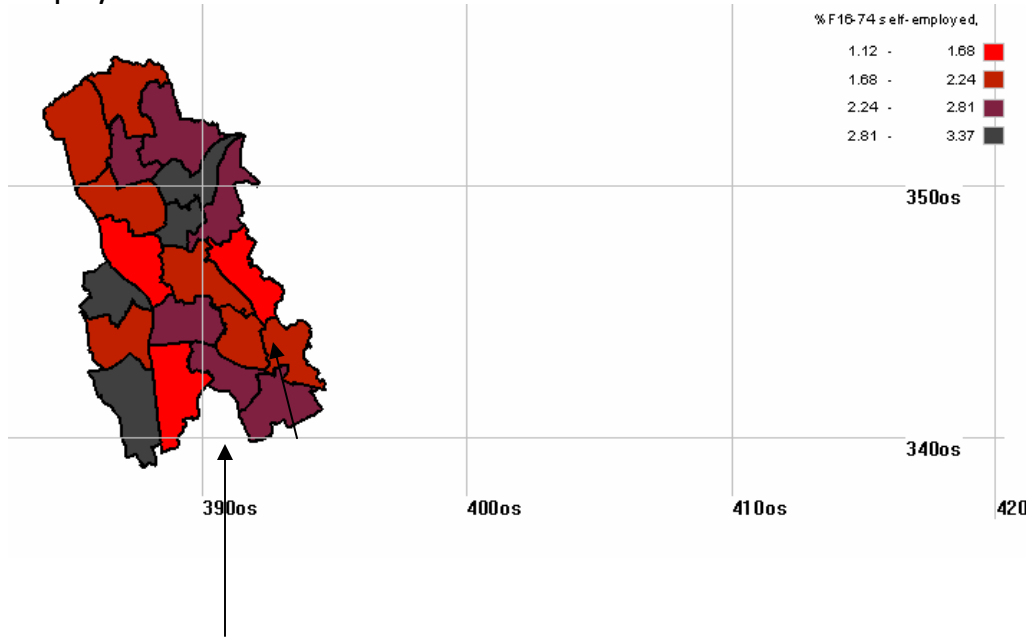

A selection of ward maps, Stoke on Trent 2001 Census
Employment.

15-74 female self employed

% male 16-74 Part time