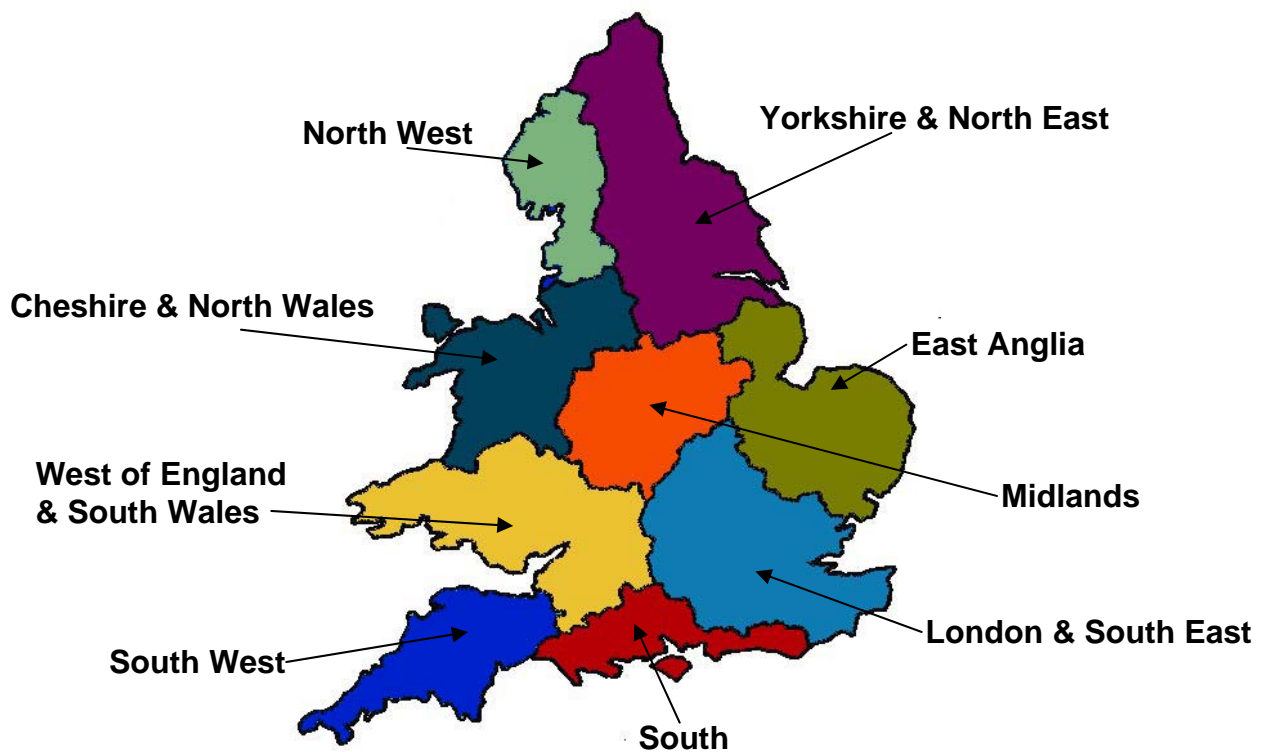

For further information on events or to contact your local regional committee, please visit our website www.rgs.org/regions