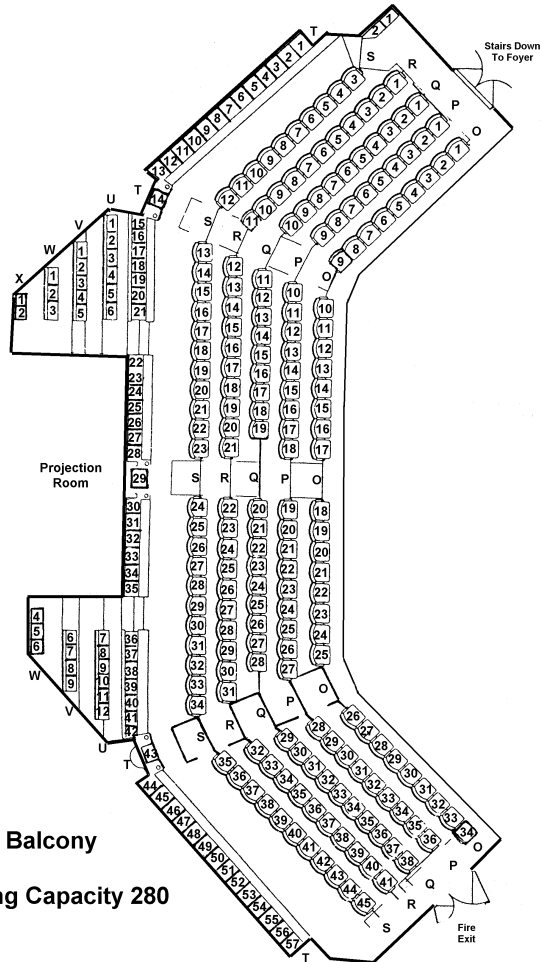

Royal Geographical Society (with the Institute of British Geographers)

Ondaatje Theatre Seating Plan

Front Stalls (Rows A - F)	130
Rear Stalls (Rows G - N)	340
Balcony (Rows O - X)	280
Total Seating	750