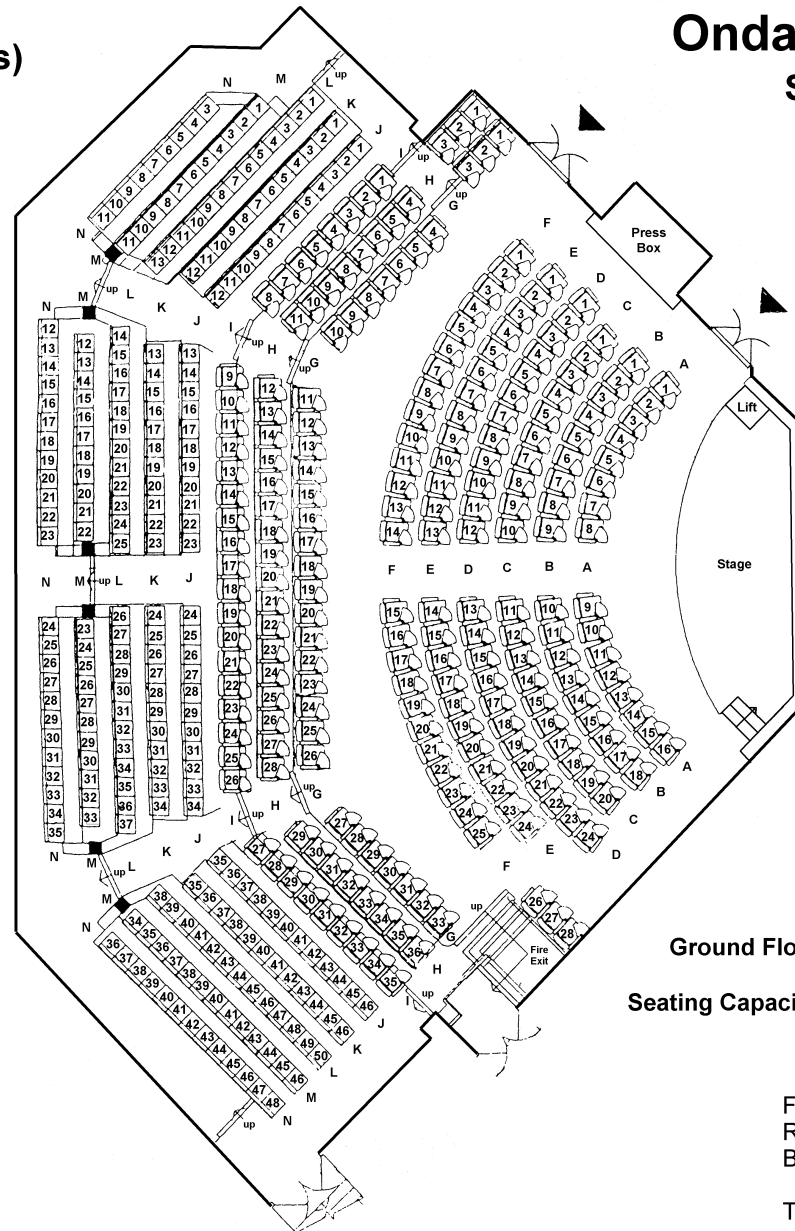

Royal Geographical Society (with the Institute of British Geographers)

Ondaatje Theatre Seating Plan

Front Stalls (Rows A - F)	130
Rear Stalls (Rows G - N)	340
Balcony (Rows O - X)	280
Total Seating	750