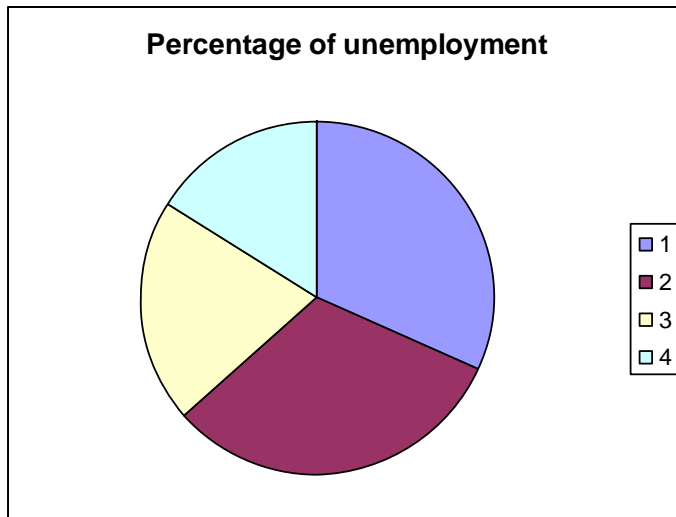

Data sheet

Figure 1a:

(1 – Canning
Town South
Ward)
(2 – London
borough of
Newham)
(3 – London)
(4 – England)

Figure 1b:

(1 – Canning
Town South
Ward)
(2 – London
borough of
Newham)
(3 – London)
(4 – England)

Figure 1c:

Education and qualifications: aged 16 - 74	Canning Town South Ward	London Borough of Newham	London	England
No qualifications	43.1	33.6	23.7	28.9
Highest qualification <5 GCSEs	12.1	13.9	13	16.6
Highest qualification = 5 GCSEs grade C+	15.3	16.3	17.1	19.4
Highest qualification = A Level	6.5	8.9	9.8	8.3
Highest qualification = university degree	16.5	21.3	31	19.9