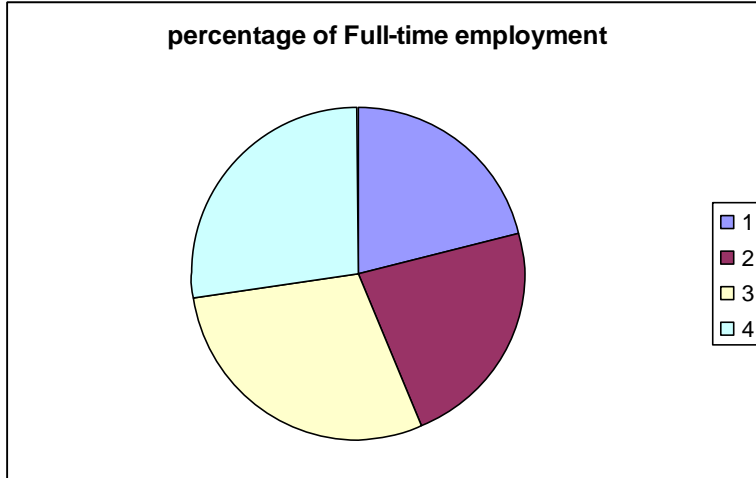

Data sheet

Figure 1a:

(1 – Canning
Town South
Ward)
(2 – London
borough of
Newham)
(3 – London)
(4 – England)

Figure 1b:

(1 – Canning
Town South
Ward)
(2 – London
borough of
Newham)
(3 – London)
(4 – England)

Figure 1c:

Education and qualifications: aged 16 - 74	Canning Town South Ward	London Borough of Newham	London	England
No qualifications	43.1	33.6	23.7	28.9
Highest qualification <5 GCSEs	12.1	13.9	13	16.6
Highest qualification = 5 GCSEs grade C+	15.3	16.3	17.1	19.4
Highest qualification = A Level	6.5	8.9	9.8	8.3
Highest qualification = university degree	16.5	21.3	31	19.9