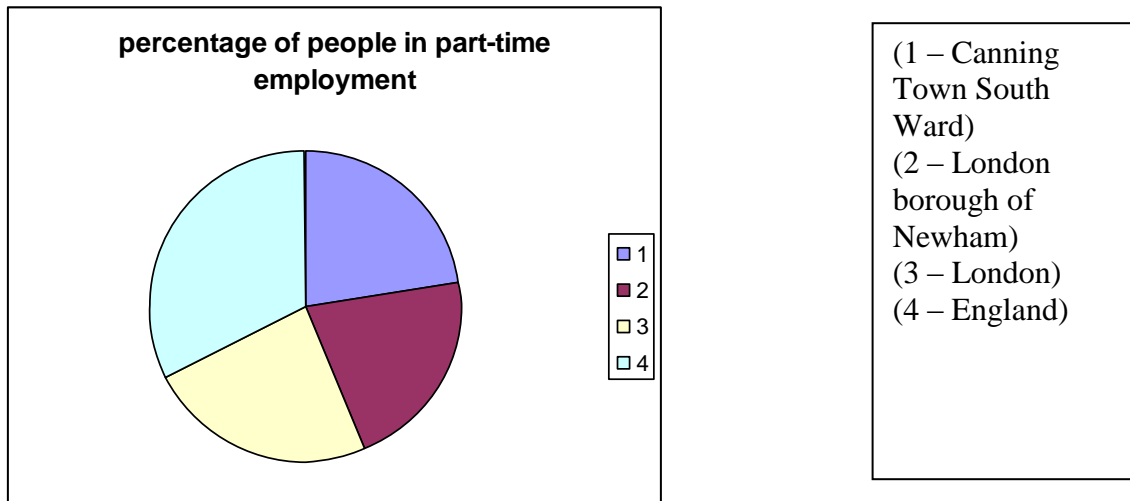

Data sheet

Figure 1a:

(1 – Canning
Town South
Ward)
(2 – London
borough of
Newham)
(3 – London)
(4 – England)

Figure 1b:

(1 – Canning
Town South
Ward)
(2 – London
borough of
Newham)
(3 – London)
(4 – England)

Figure 1c:

Education and qualifications: aged 16 - 74	Canning Town South Ward	London Borough of Newham	London	England
No qualifications	43.1	33.6	23.7	28.9
Highest qualification <5 GCSEs	12.1	13.9	13	16.6
Highest qualification = 5 GCSEs grade C+	15.3	16.3	17.1	19.4
Highest qualification = A Level	6.5	8.9	9.8	8.3
Highest qualification = university degree	16.5	21.3	31	19.9