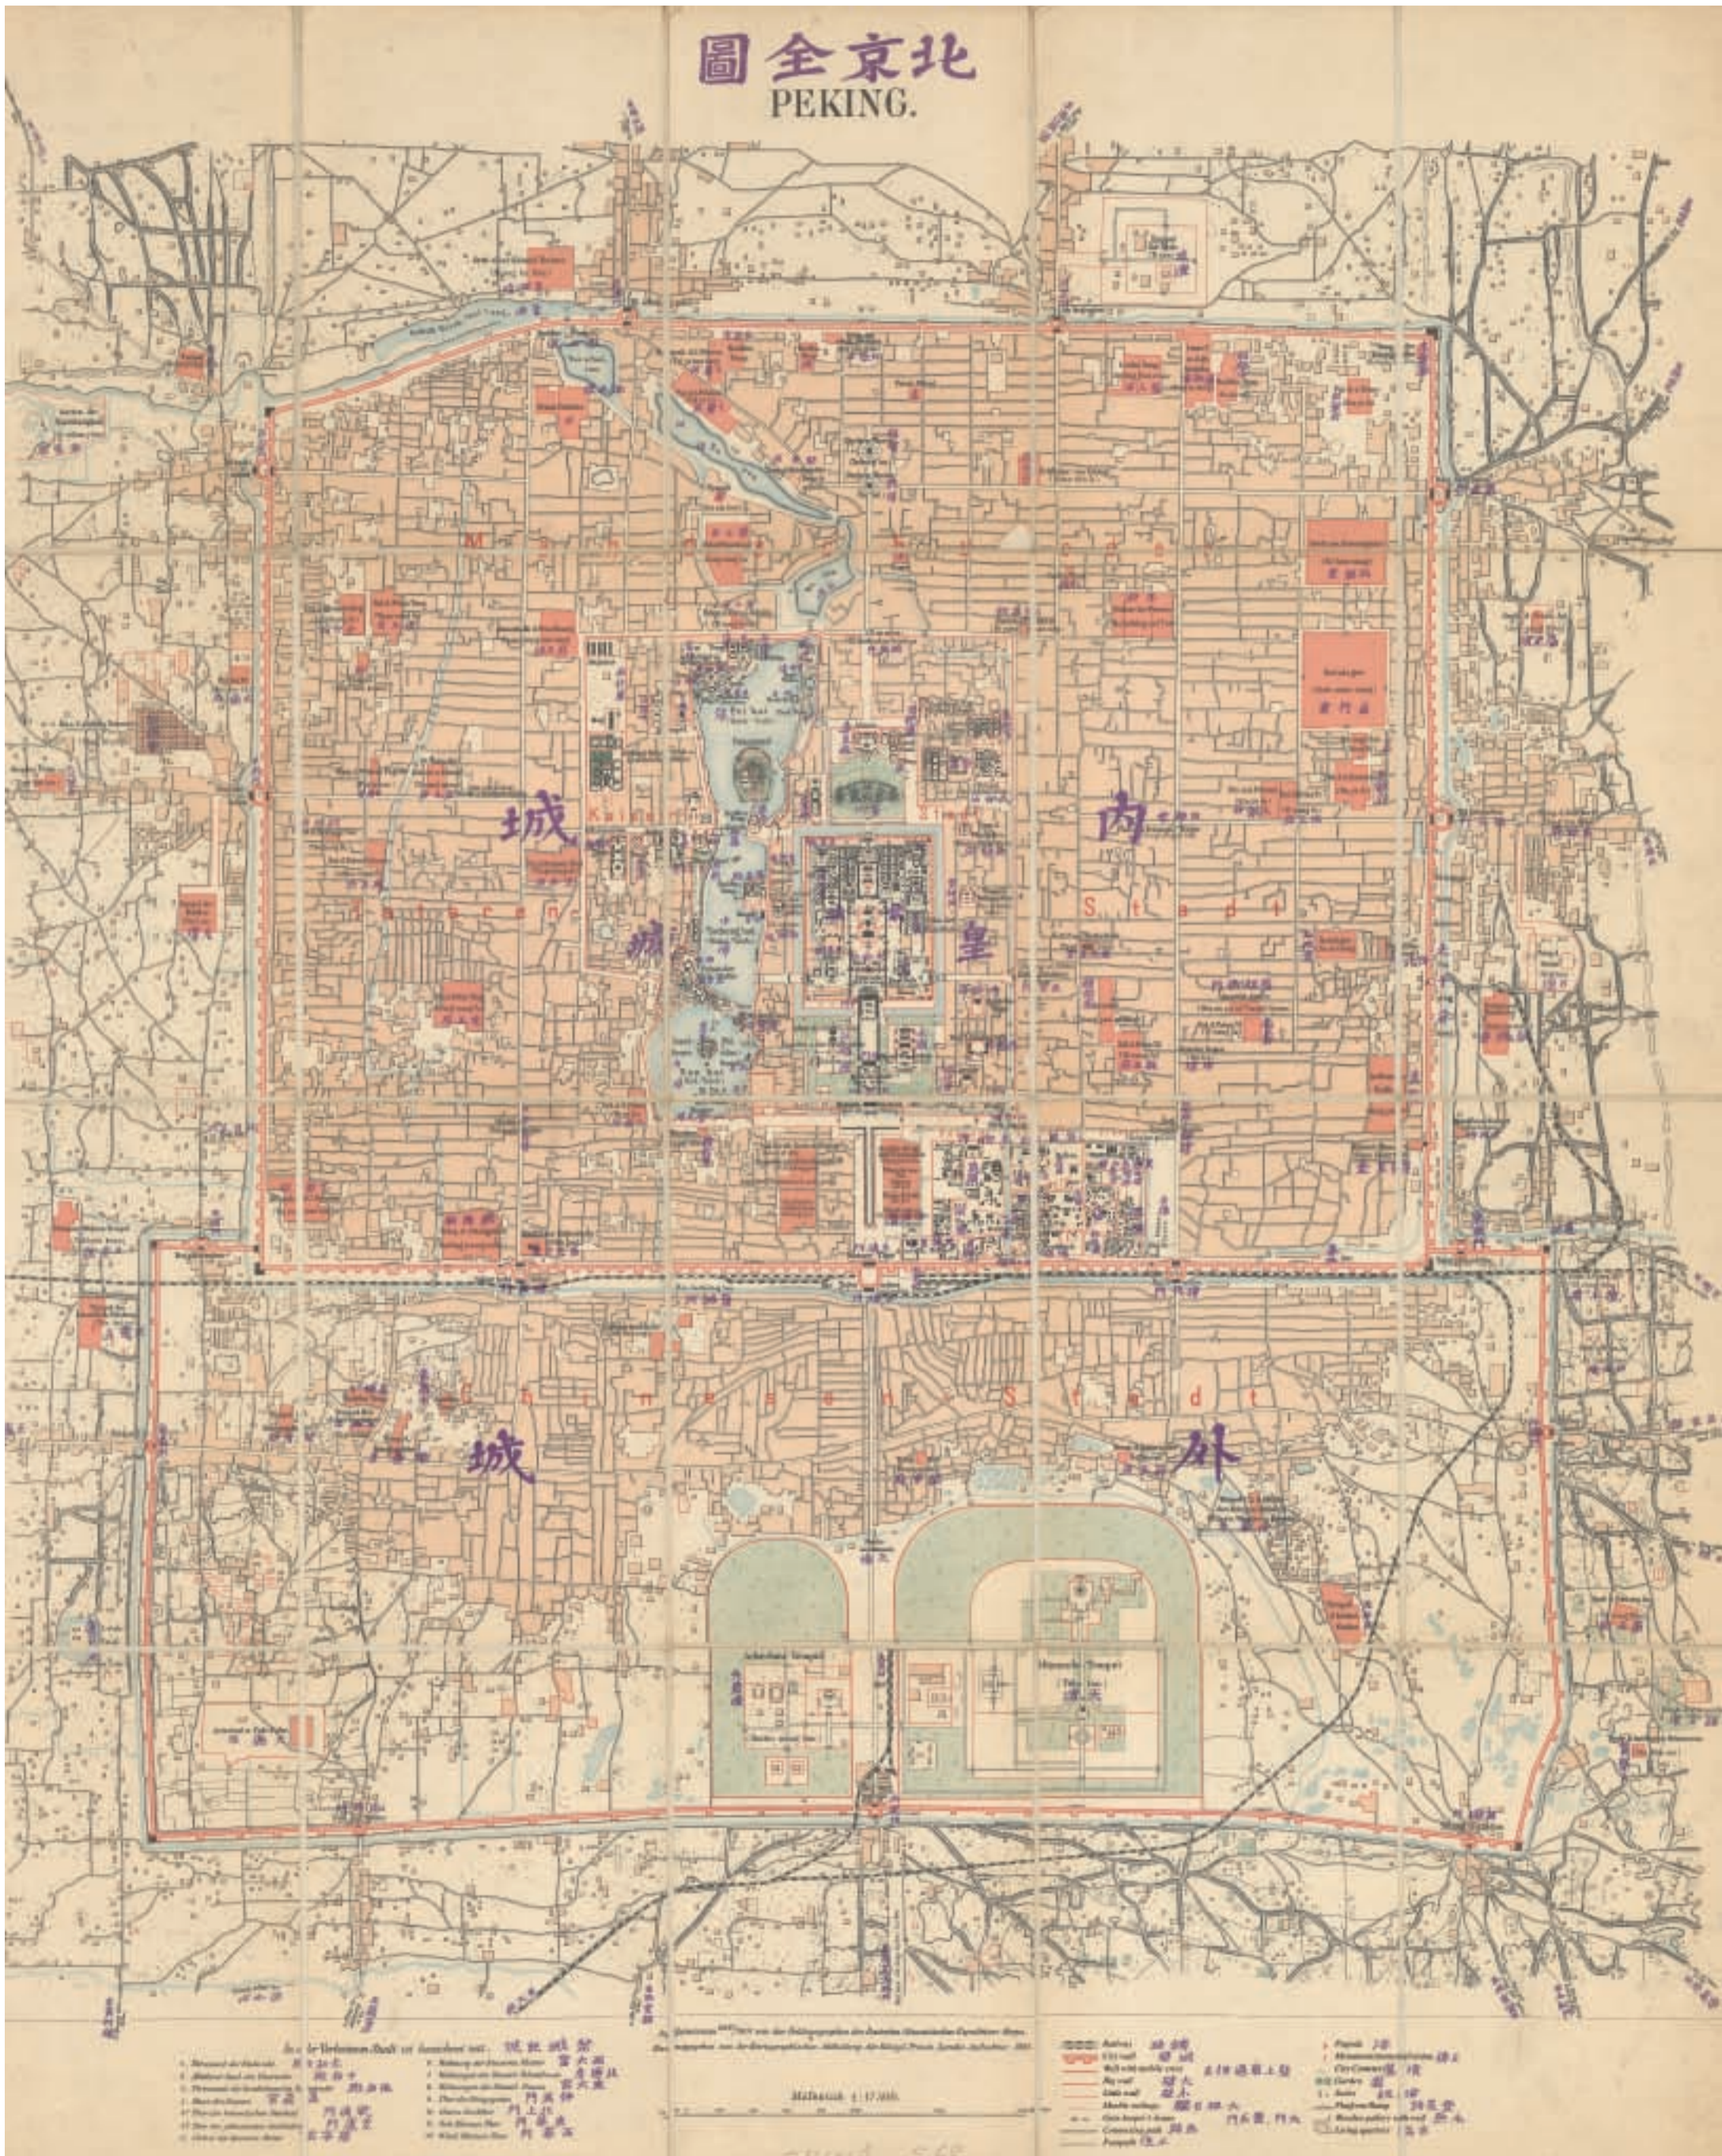

# Map of Peking (1903)

**Peking**  
**Year: 1903**  
**Cartographer: P Konigl**  
 ©RGS-IBG  
**Seeing China**  
 Activities for ages 8 - 12

• Map key adapted from original German map