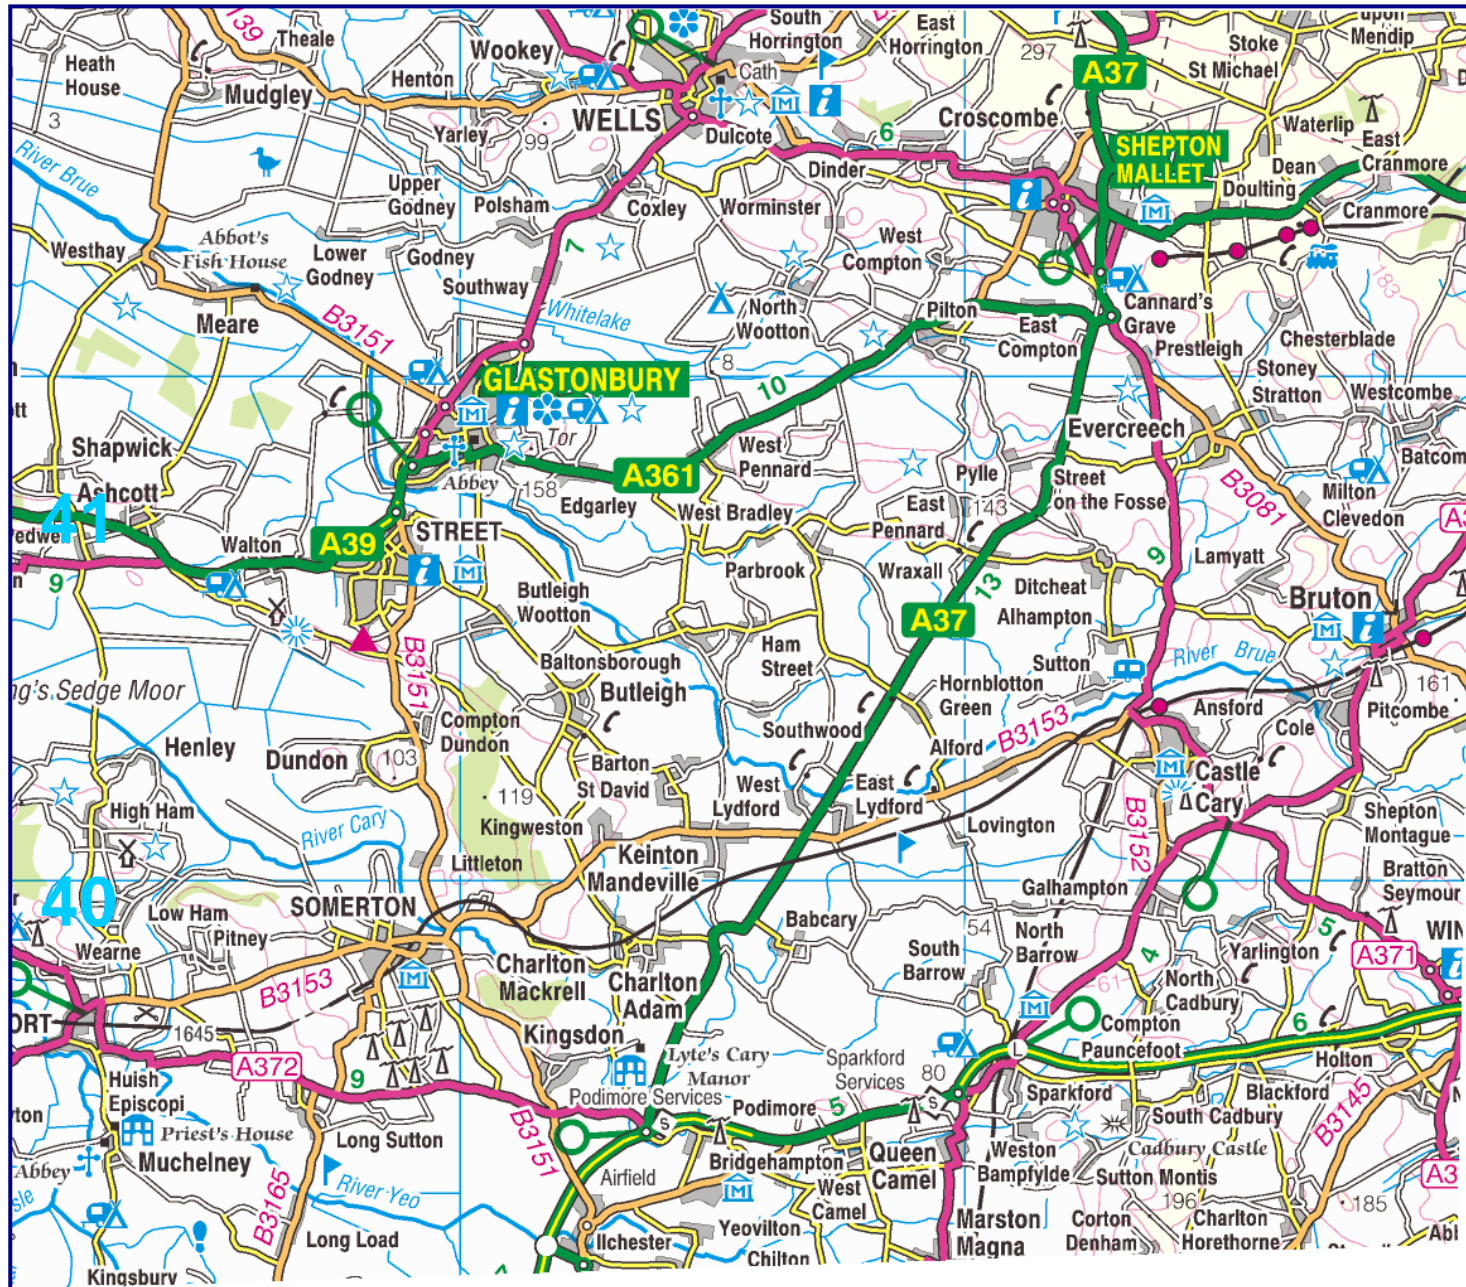

Glastonbury Festival - location maps

1:50,000 map of the Glastonbury Festival area.

For use with questions 1, 2 and 3 on the table worksheet

Image reproduced with kind permission of Ordnance Survey and Ordnance Survey of Northern Ireland.

1:25,000 map extract showing Worthy Farm, the Glastonbury Festival site.

For use with questions 4 and 5 on the table worksheet

Image produced from the Ordnance Survey Get-a-Map service and reproduced with kind permission of Ordnance Survey and Ordnance Survey of Northern Ireland.