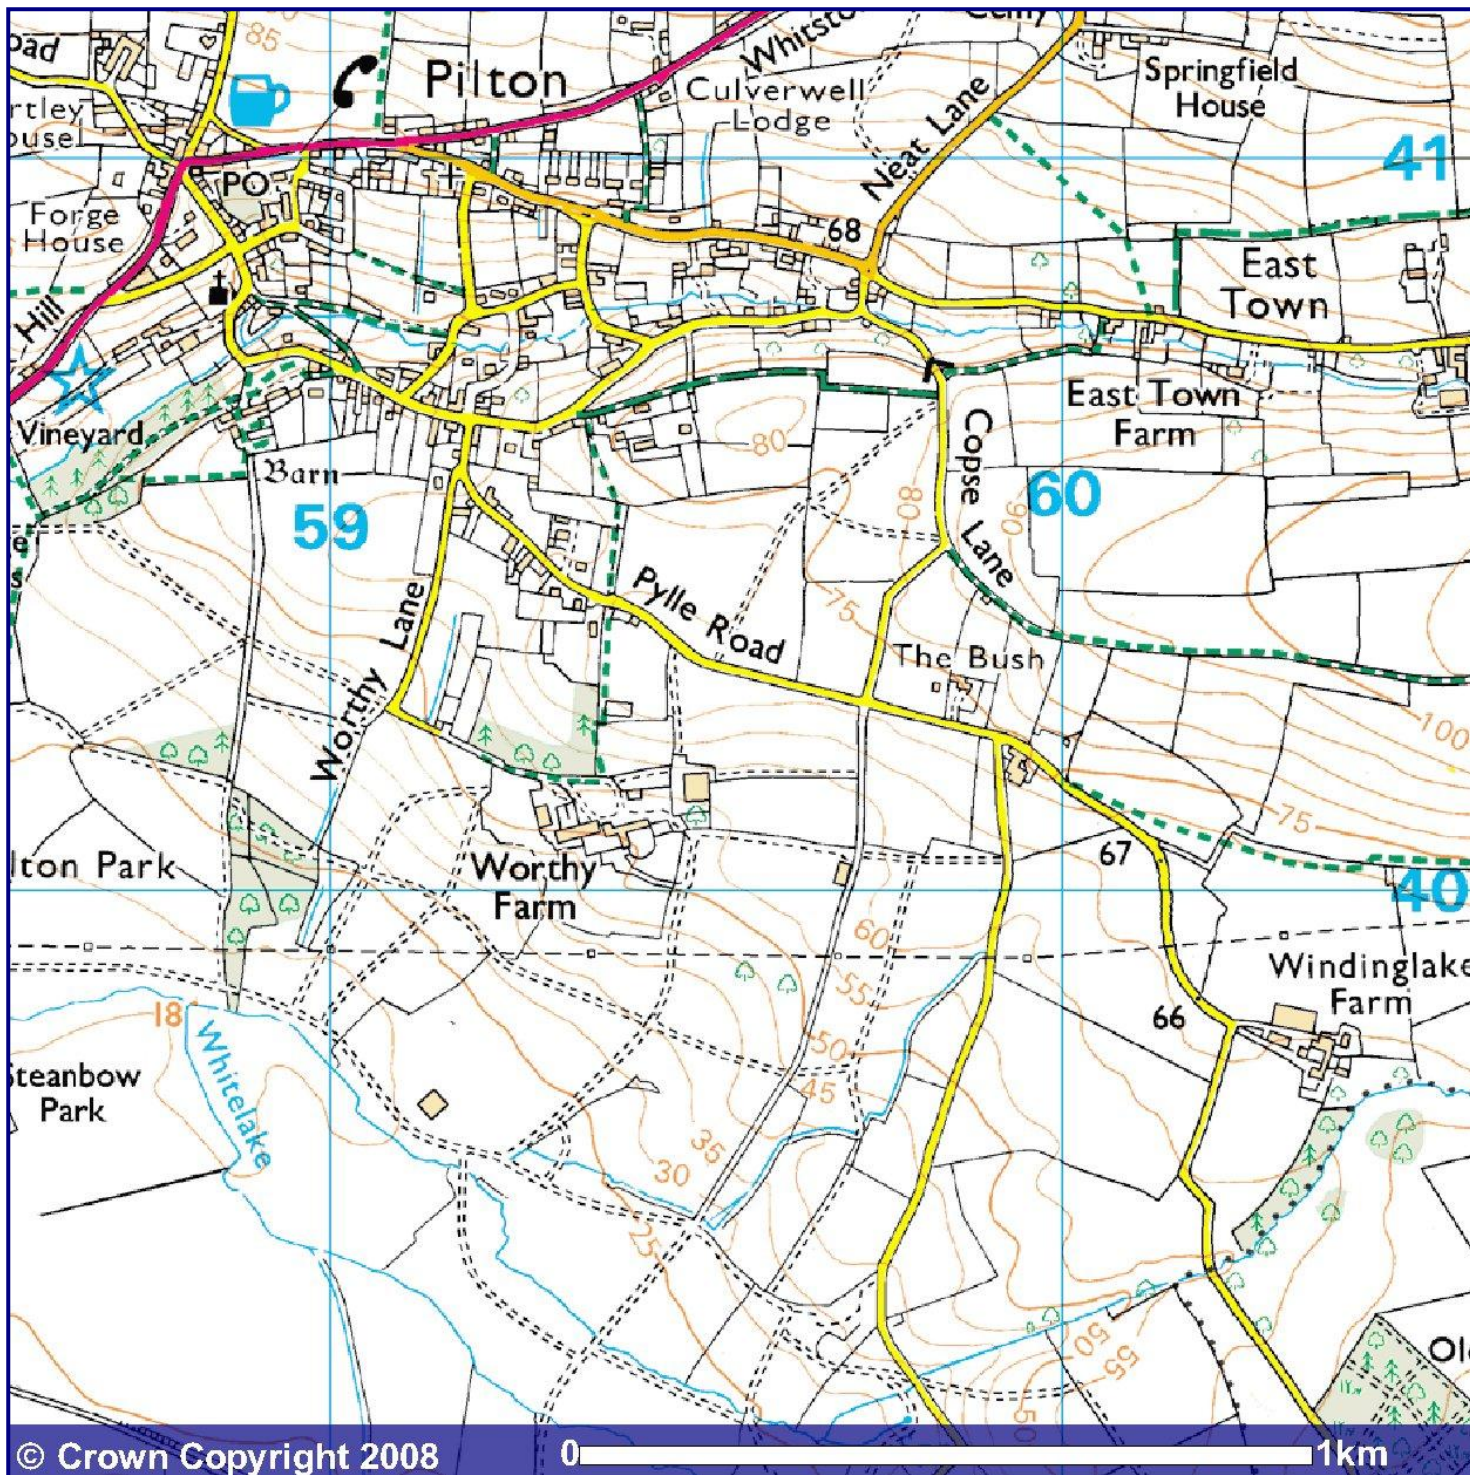

Glastonbury Festival - location maps

1:50,000 map of the Glastonbury Festival area.

For use with questions 1, 2 and 3 on the table worksheet

Image reproduced with kind permission of Ordnance Survey and Ordnance Survey of Northern Ireland.

1:25,000 map extract showing Worthy Farm, the Glastonbury Festival site.

For use with questions 4 and 5 on the table worksheet

Image produced from the Ordnance Survey Get-a-Map service and reproduced with kind permission of Ordnance Survey and Ordnance Survey of Northern Ireland.